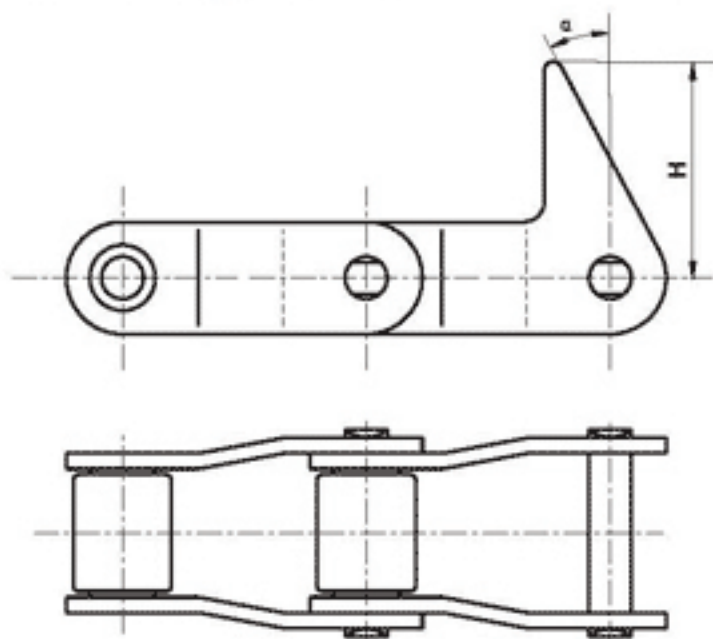

CA系列农用滚子链附件

CA Series Agricultural Roller Chains - Attachments

Type	链号 Chain No.	α	H mm
N1	CA550 OL	28°	41.27

Type	链号 Chain No.	α	H mm
C6E	CA555	15°	63.5
DMO3	CA550H	15°	65

Type	链号 Chain No.	α	H mm
LV41N	CA550	15°	68.5

Type	链号 Chain No.	α	H mm
CPE	CA550	20°	63.5