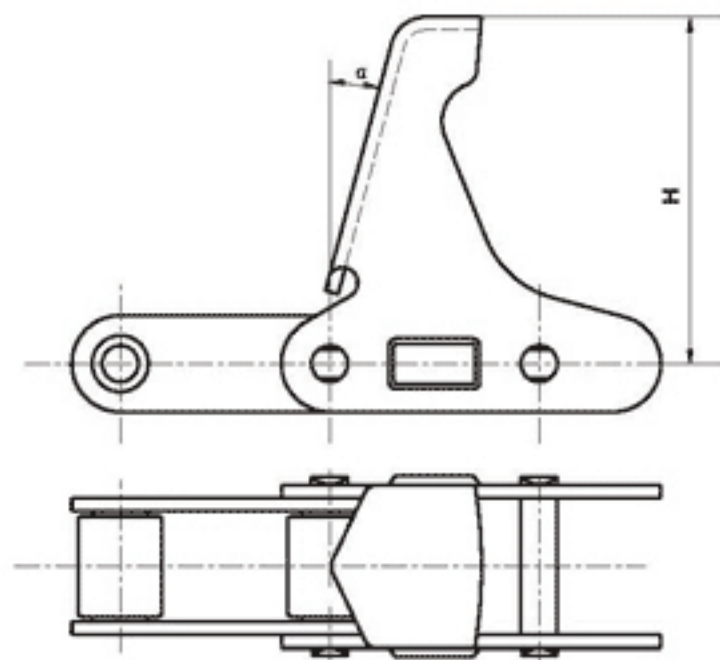

CA系列农用滚子链附件

CA Series Agricultural Roller Chains - Attachments

Type	链号 Chain No.	α	H mm
N1	CA550 OL	28°	41.27

Type	链号 Chain No.	α	H mm
C6E	CA555	15°	63.5
DMO3	CA550H	15°	65

Type	链号 Chain No.	α	H mm
LV41N	CA550	15°	68.5

Type	链号 Chain No.	α	H mm
CPE	CA550	20°	63.5