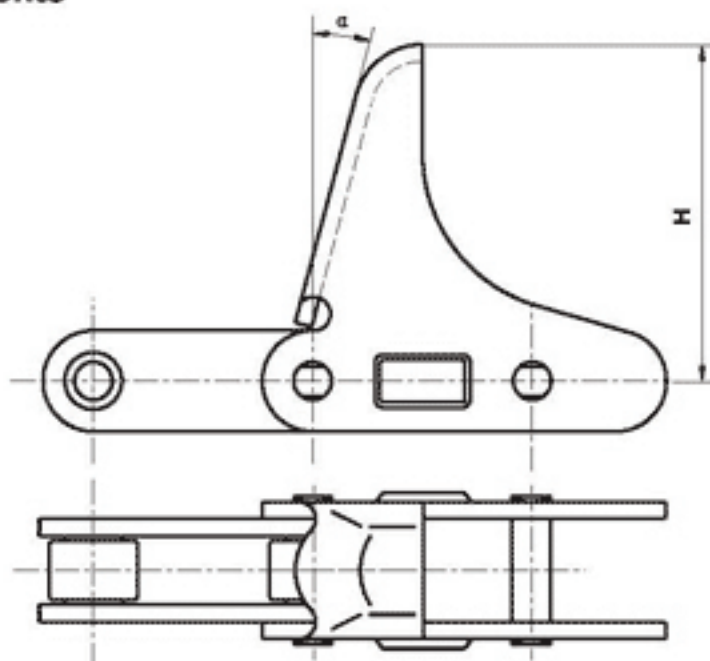

CA系列农用滚子链附件

CA Series Agricultural Roller Chains - Attachments

Type	链号 Chain No.	α	H mm
N1	CA550 OL	28°	41.27

Type	链号 Chain No.	α	H mm
C6E	CA555	15°	63.5
DMO3	CA550H	15°	65

Type	链号 Chain No.	α	H mm
LV41N	CA550	15°	68.5

Type	链号 Chain No.	α	H mm
CPE	CA550	20°	63.5