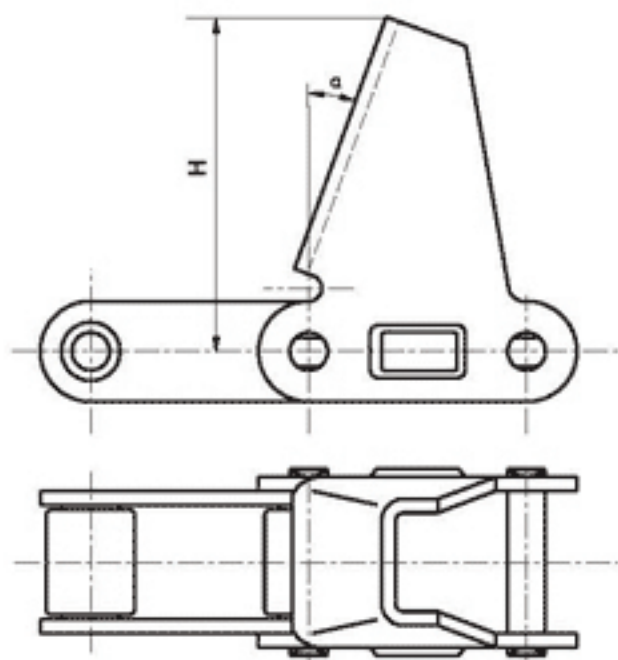

CA系列农用滚子链附件

CA Series Agricultural Roller Chains - Attachments

Type	链号 Chain No.	α	H mm
N1	CA550 OL	28°	41.27

Type	链号 Chain No.	α	H mm
C6E	CA555	15°	63.5
DMO3	CA550H	15°	65

Type	链号 Chain No.	α	H mm
LV41N	CA550	15°	68.5

Type	链号 Chain No.	α	H mm
CPE	CA550	20°	63.5